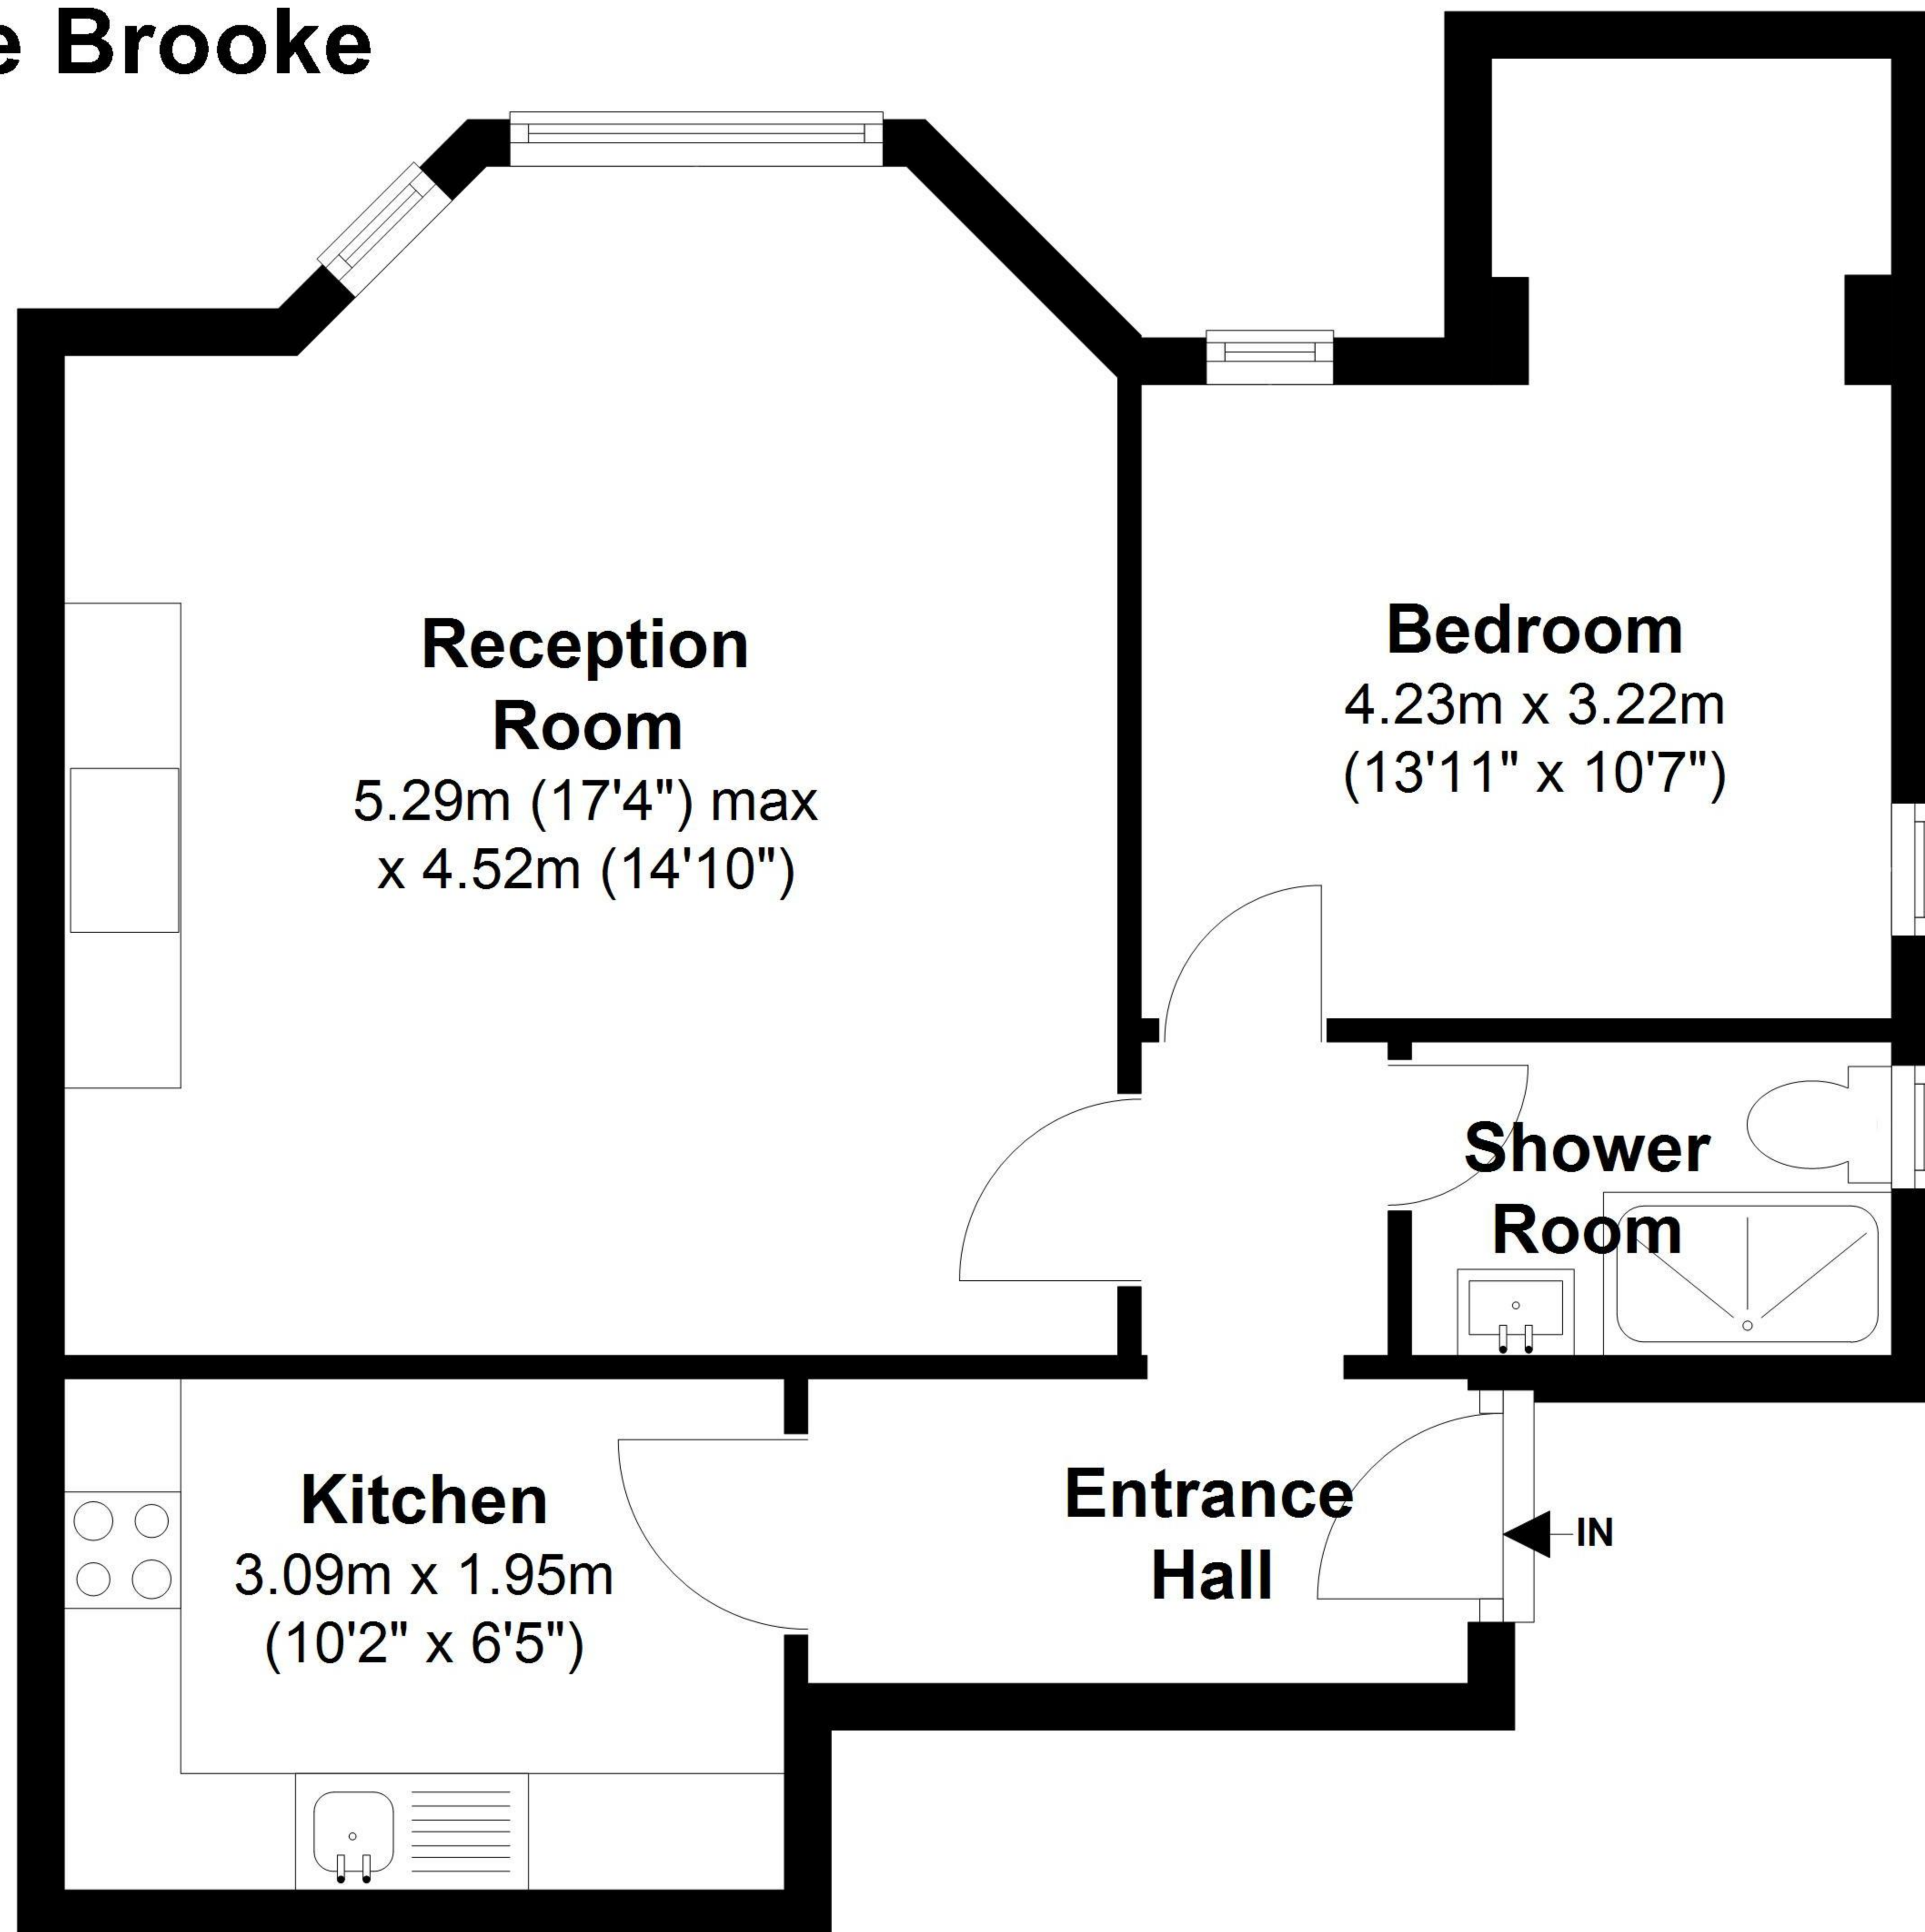

The Brooke

Total Floor Area approx.= 527 Sq.Feet (49 sq.metres)