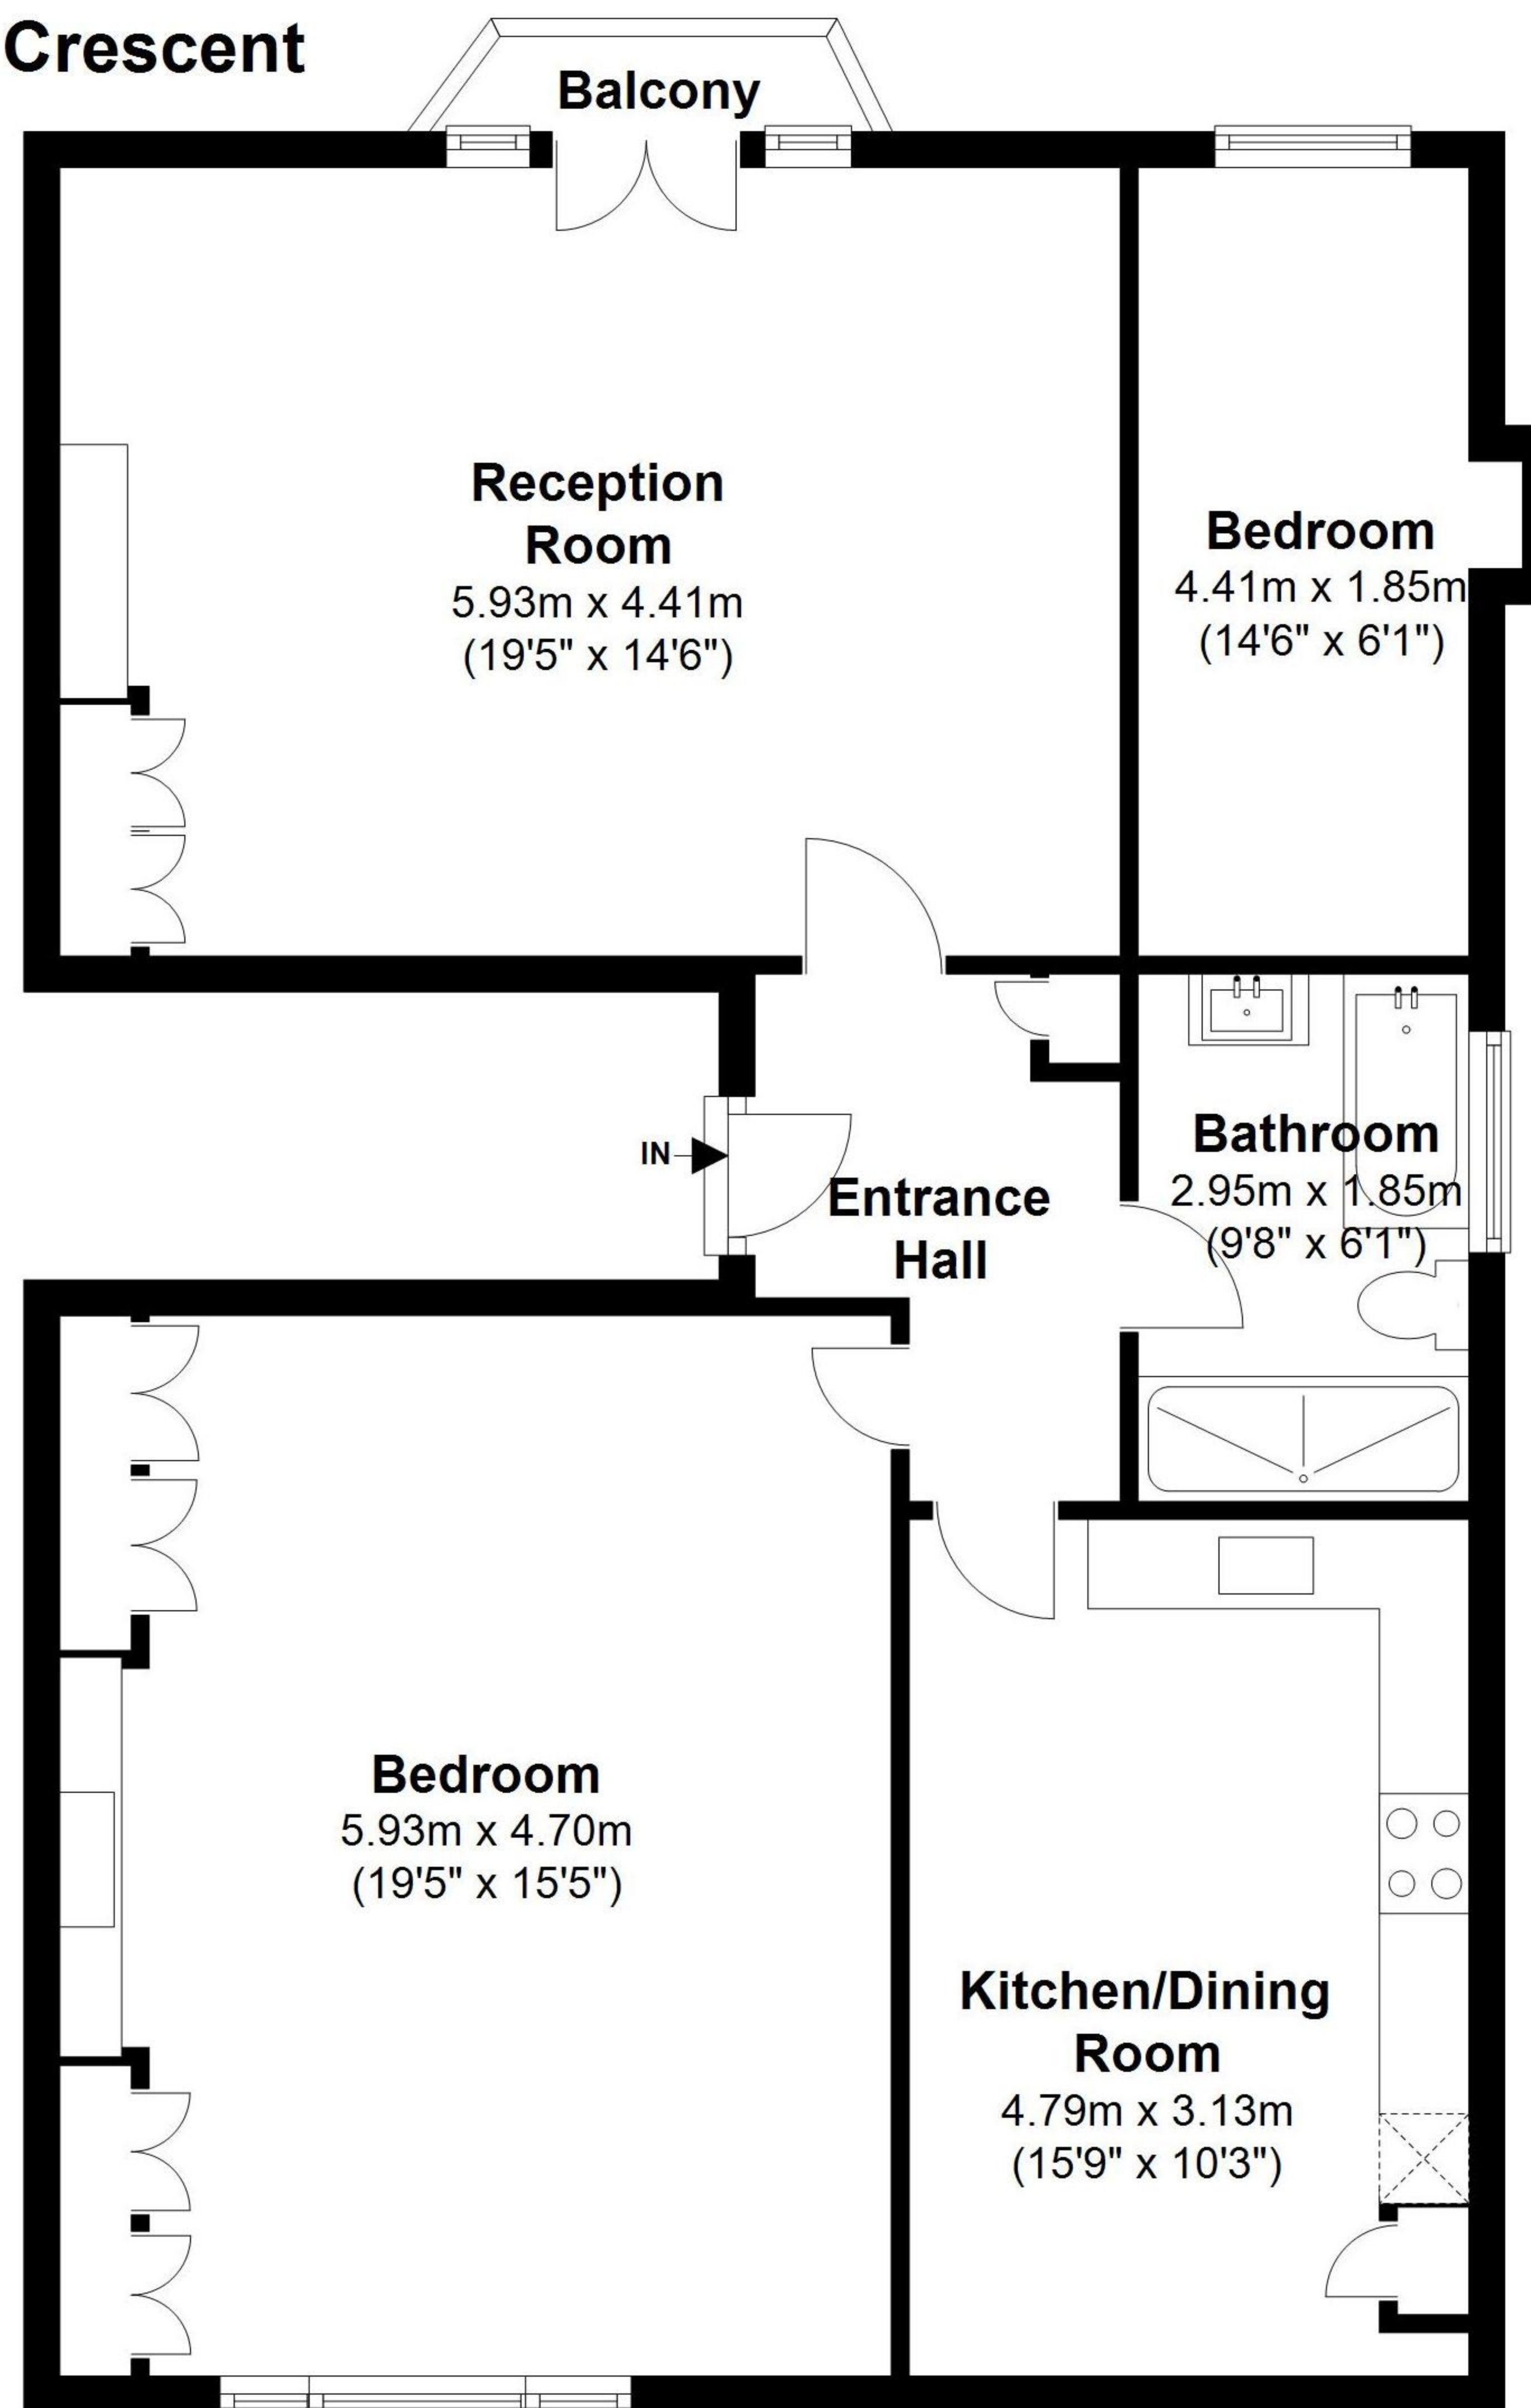

The Crescent

Total Floor Area approx.= 990 Sq.Feet (92 sq.metres)