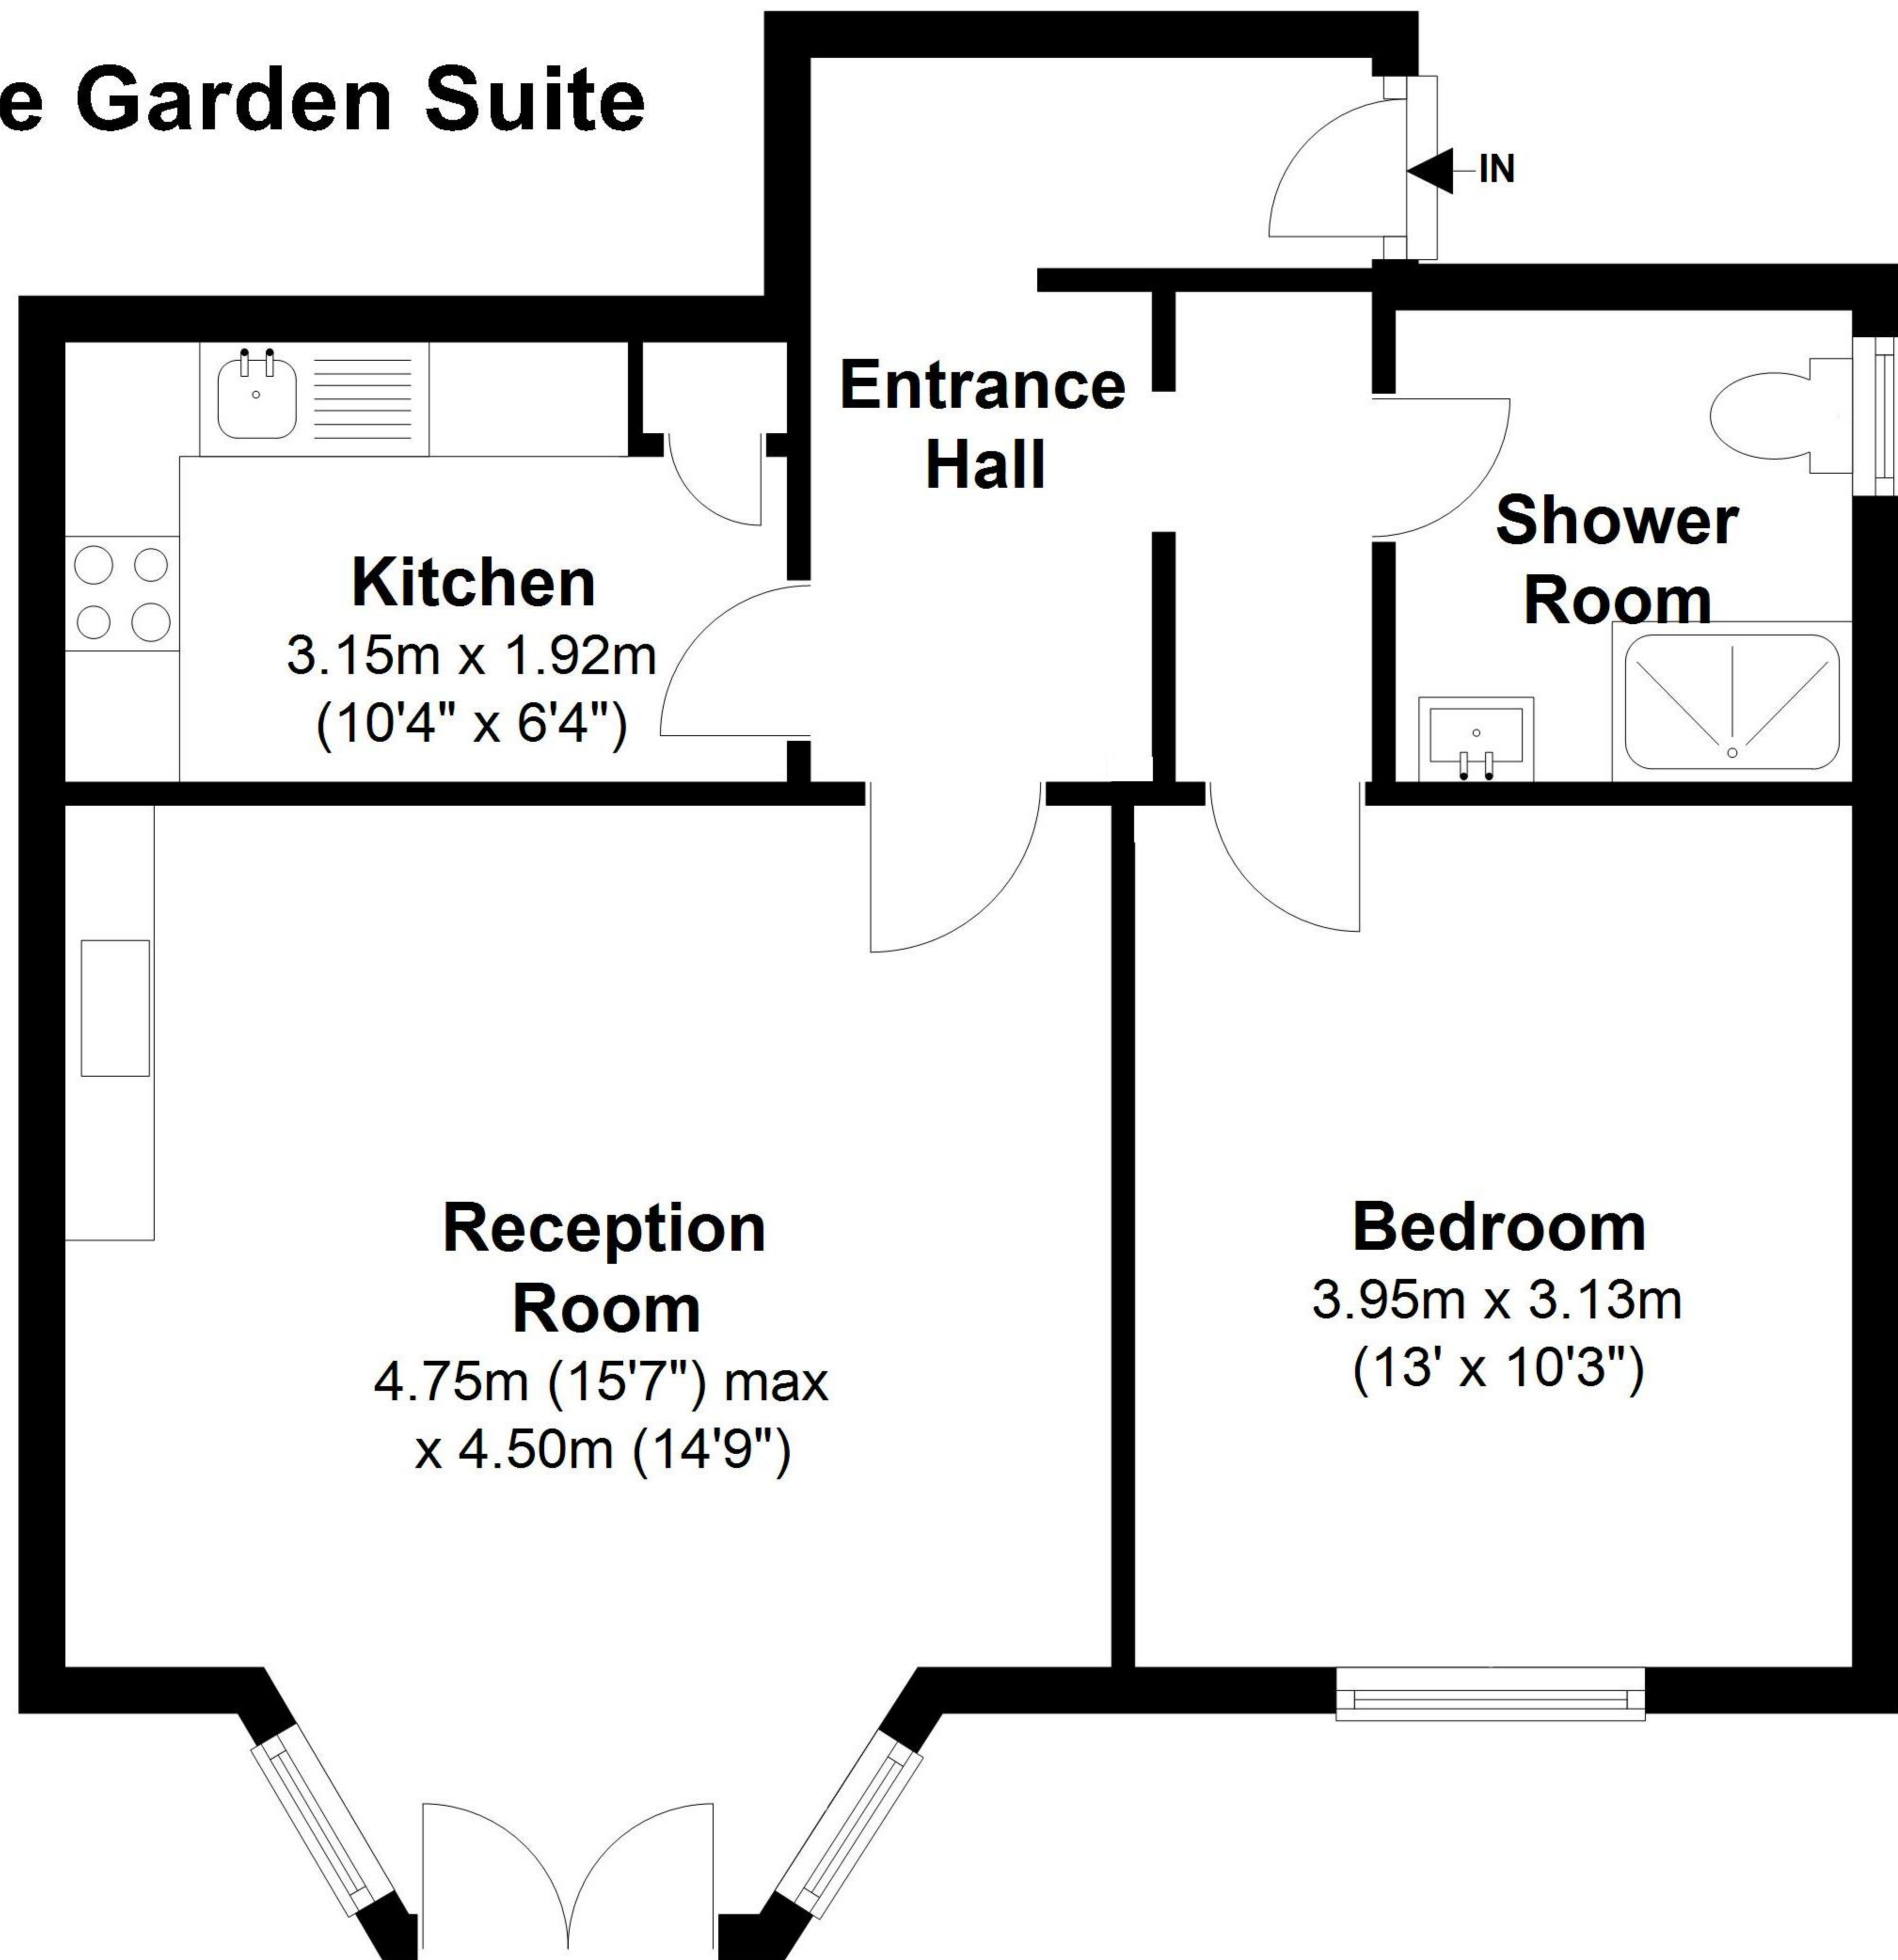

The Garden Suite

Total Floor Area approx.= 549 Sq.Feet (51 sq.metres)